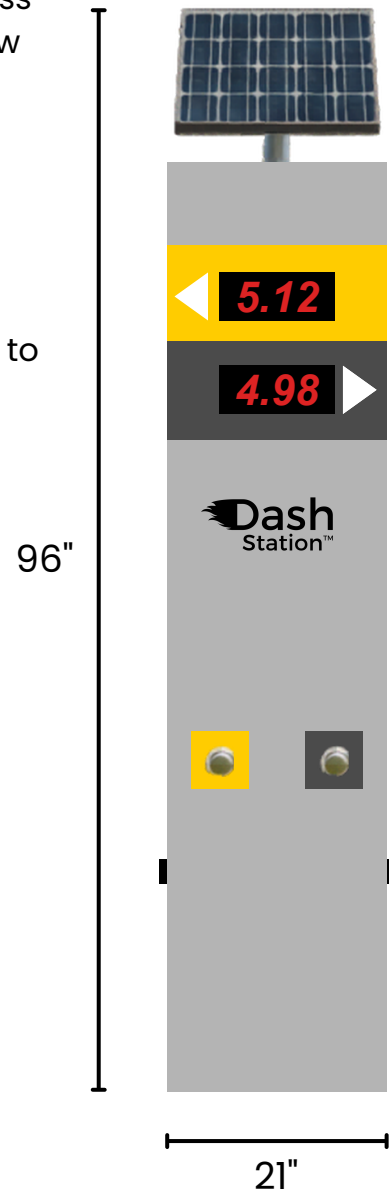

### Materials:

- Bi-color HDPE plastic (1/2")
- Aluminum posts
- 25 W Monocrystalline solar panel and 12V Lithium ion back-up battery

**Product:** Dash Station Duo

**Measurements:** 96" high x 21" wide

**Cost:** \$7500