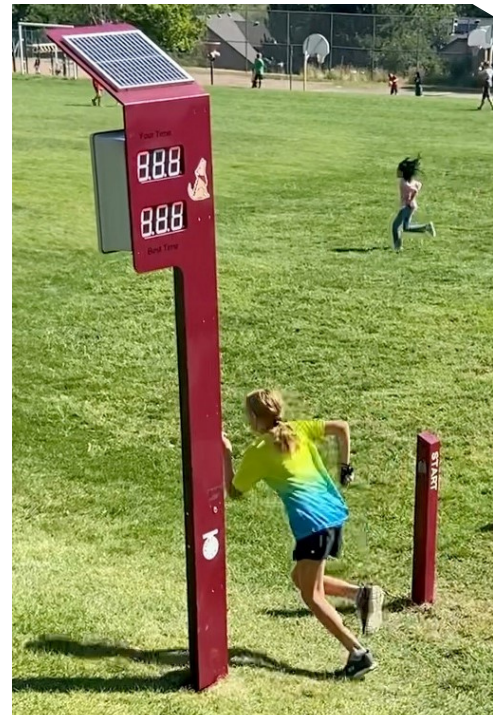

"Our students are loving Dash Station! It has been a great addition to recess and has increased physical activity during the school day."

Alicia Knickerbocker,
SHAPE Colorado
Elementary PE Teacher of the Year (2021)

Support active fun!

Dash Station is a solar-powered running station that lets children and adults see how fast they can run and compare their time to the fastest of the day.

By encouraging movement and friendly competition, the Dash Station promotes healthy living wherever it is placed — and you can choose the placement!

A measurable difference.

Because your Dash Station records the number of uses, you can see the the impact it is having.

At our pilot school, Dash is used about 1000 times/week, and 30% of those uses are outside of school hours, which means that families are using it, too.

Easy to install and maintain.

Because Dash Station runs on solar and battery power, you can install it anywhere. And it is virtually maintenance-free.

Order your Dash Station today.

Call Dave at 720-840-4261 or email info@dash-station.com to learn more.